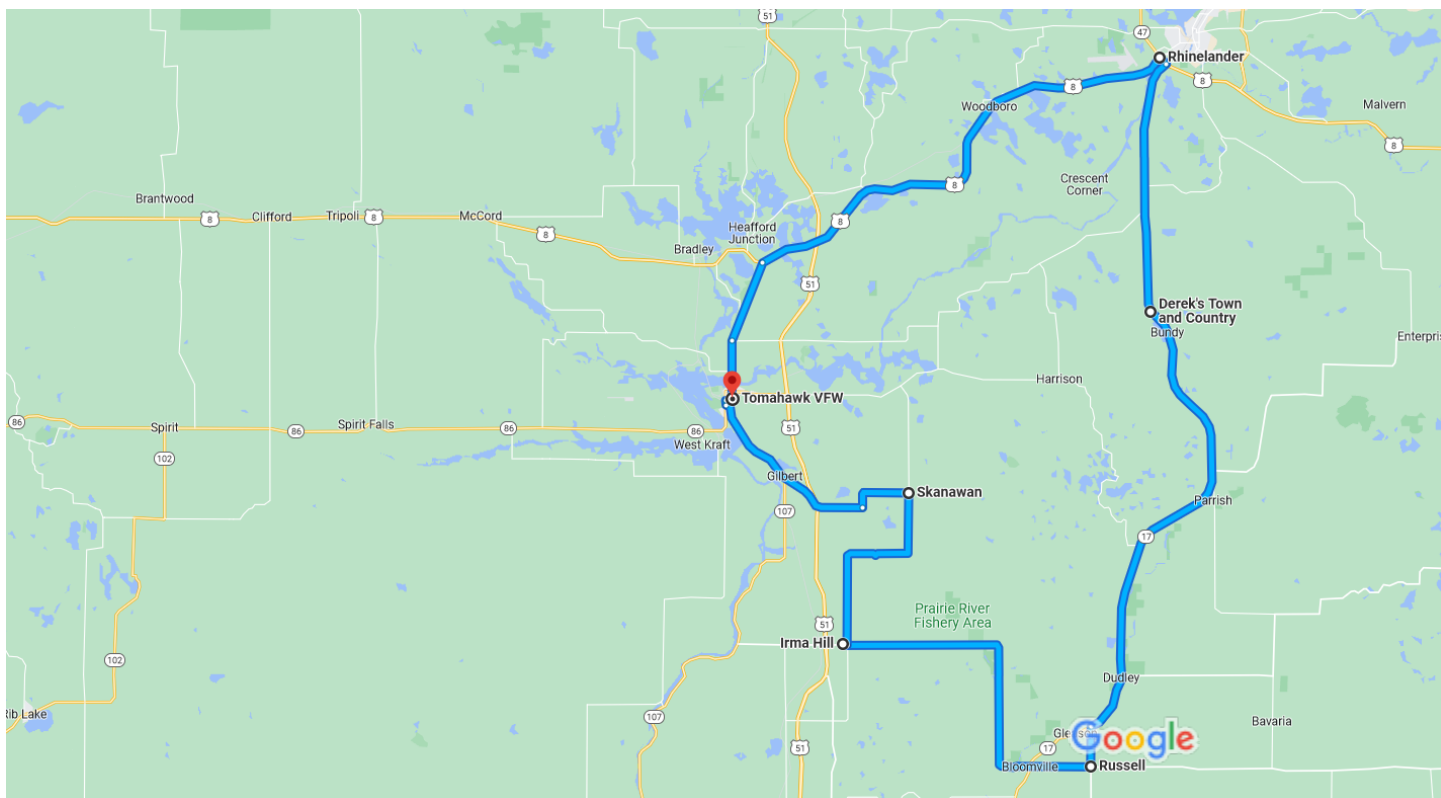

Tomahawk VFW, 203 S 4th St, Tomahawk, WI 54487 to Tomahawk VFW, 203 S 4th St, Tomahawk, WI 54487 Drive 74.8 miles, 1 hr 28 min

Map data ©2023 Google 2 mi

### Tomahawk VFW

203 S 4th St, Tomahawk, WI 54487

- ↑ 1. Head north on S 4th St toward E Rice Ave  
\_\_\_\_\_ 1.9 mi
- ↑ 2. Continue onto Co Rd A  
\_\_\_\_\_ 2.8 mi
- ↪ 3. Turn right onto US-8 E  
\_\_\_\_\_ 16.3 mi
- 4. Enter the traffic circle  
\_\_\_\_\_ 394 ft

### Rhinelander

Wisconsin 54501

- ↑ 5. Head southeast toward US-8 E  
\_\_\_\_\_ 10 ft

 6. Exit the traffic circle onto US-8 E  
0.3 mi

 7. Turn right onto WI-17 S  
 Destination will be on the right  
8.4 mi

### Derek's Town and Country

N10847 WI-17, Gleason, WI 54435

 8. Head southeast on WI-17 S toward Co Rd D  
16.0 mi

 9. Turn left onto Co Rd X  
1.3 mi

---

18 min (17.3 mi)