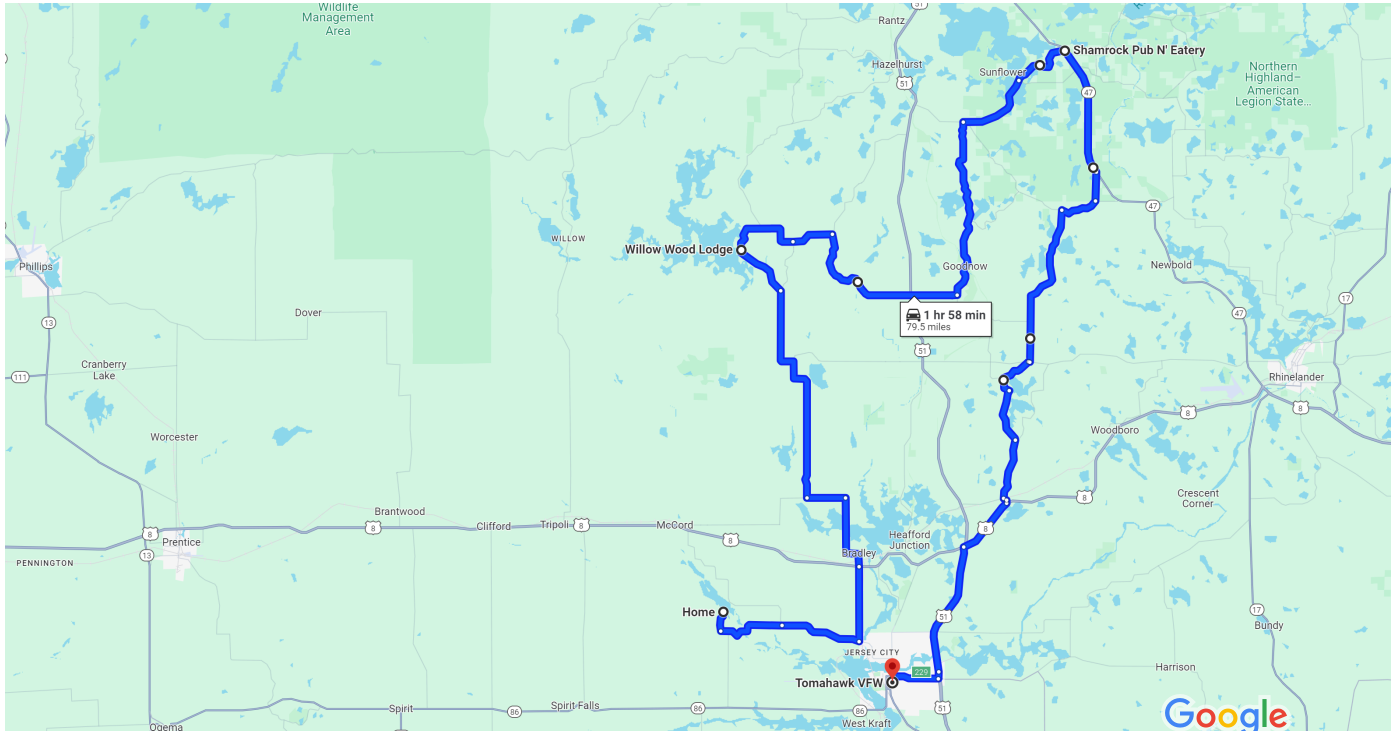

Home (N10750 Somo Lake Dr) to Tomahawk VFW, 203 S 4th St, Tomahawk, WI 54487

Drive 79.5 miles, 1 hr 58 min

Map data ©2024 Google 2 mi

N10750 Somo Lake Dr
Tomahawk, WI 54487

↑ 1. Head south on Somo Lake Dr toward Honey Rd
_____ 2 min (0.8 mi)

Continue on Co Rd Y. Drive to Willow Dam Rd in Hazelhurst

_____ 21 min (15.6 mi)

↑ 5. Continue onto Co Rd Y
_____ 3.0 mi

↶ 6. Turn left onto Co Hwy Y/Co Rd Y

- 7. Turn right to stay on Co Hwy Y/Co Rd Y 1.5 mi

- 15. Turn right onto Bradley St 118 ft
- i** Destination will be on the right

42 min (24.4 mi)

Shamrock Pub N' Eatery

7235 Bradley St, WI-47, Lake Tomahawk, WI 54539

Take WI-47 S, Horsehead Lake Rd, Oneida Lake Rd, Hancock Oneida Lake Rd, ... and US-51 S/U.S. Hwy 51 S to N 5th St in Tomahawk

Continue on N 5th St. Drive to E Rice Ave

- 1 min (0.3 mi)
- 0.2 mi
- 253 ft

41 min (30.0 mi)

Tomahawk VFW
203 S 4th St, Tomahawk, WI 54487